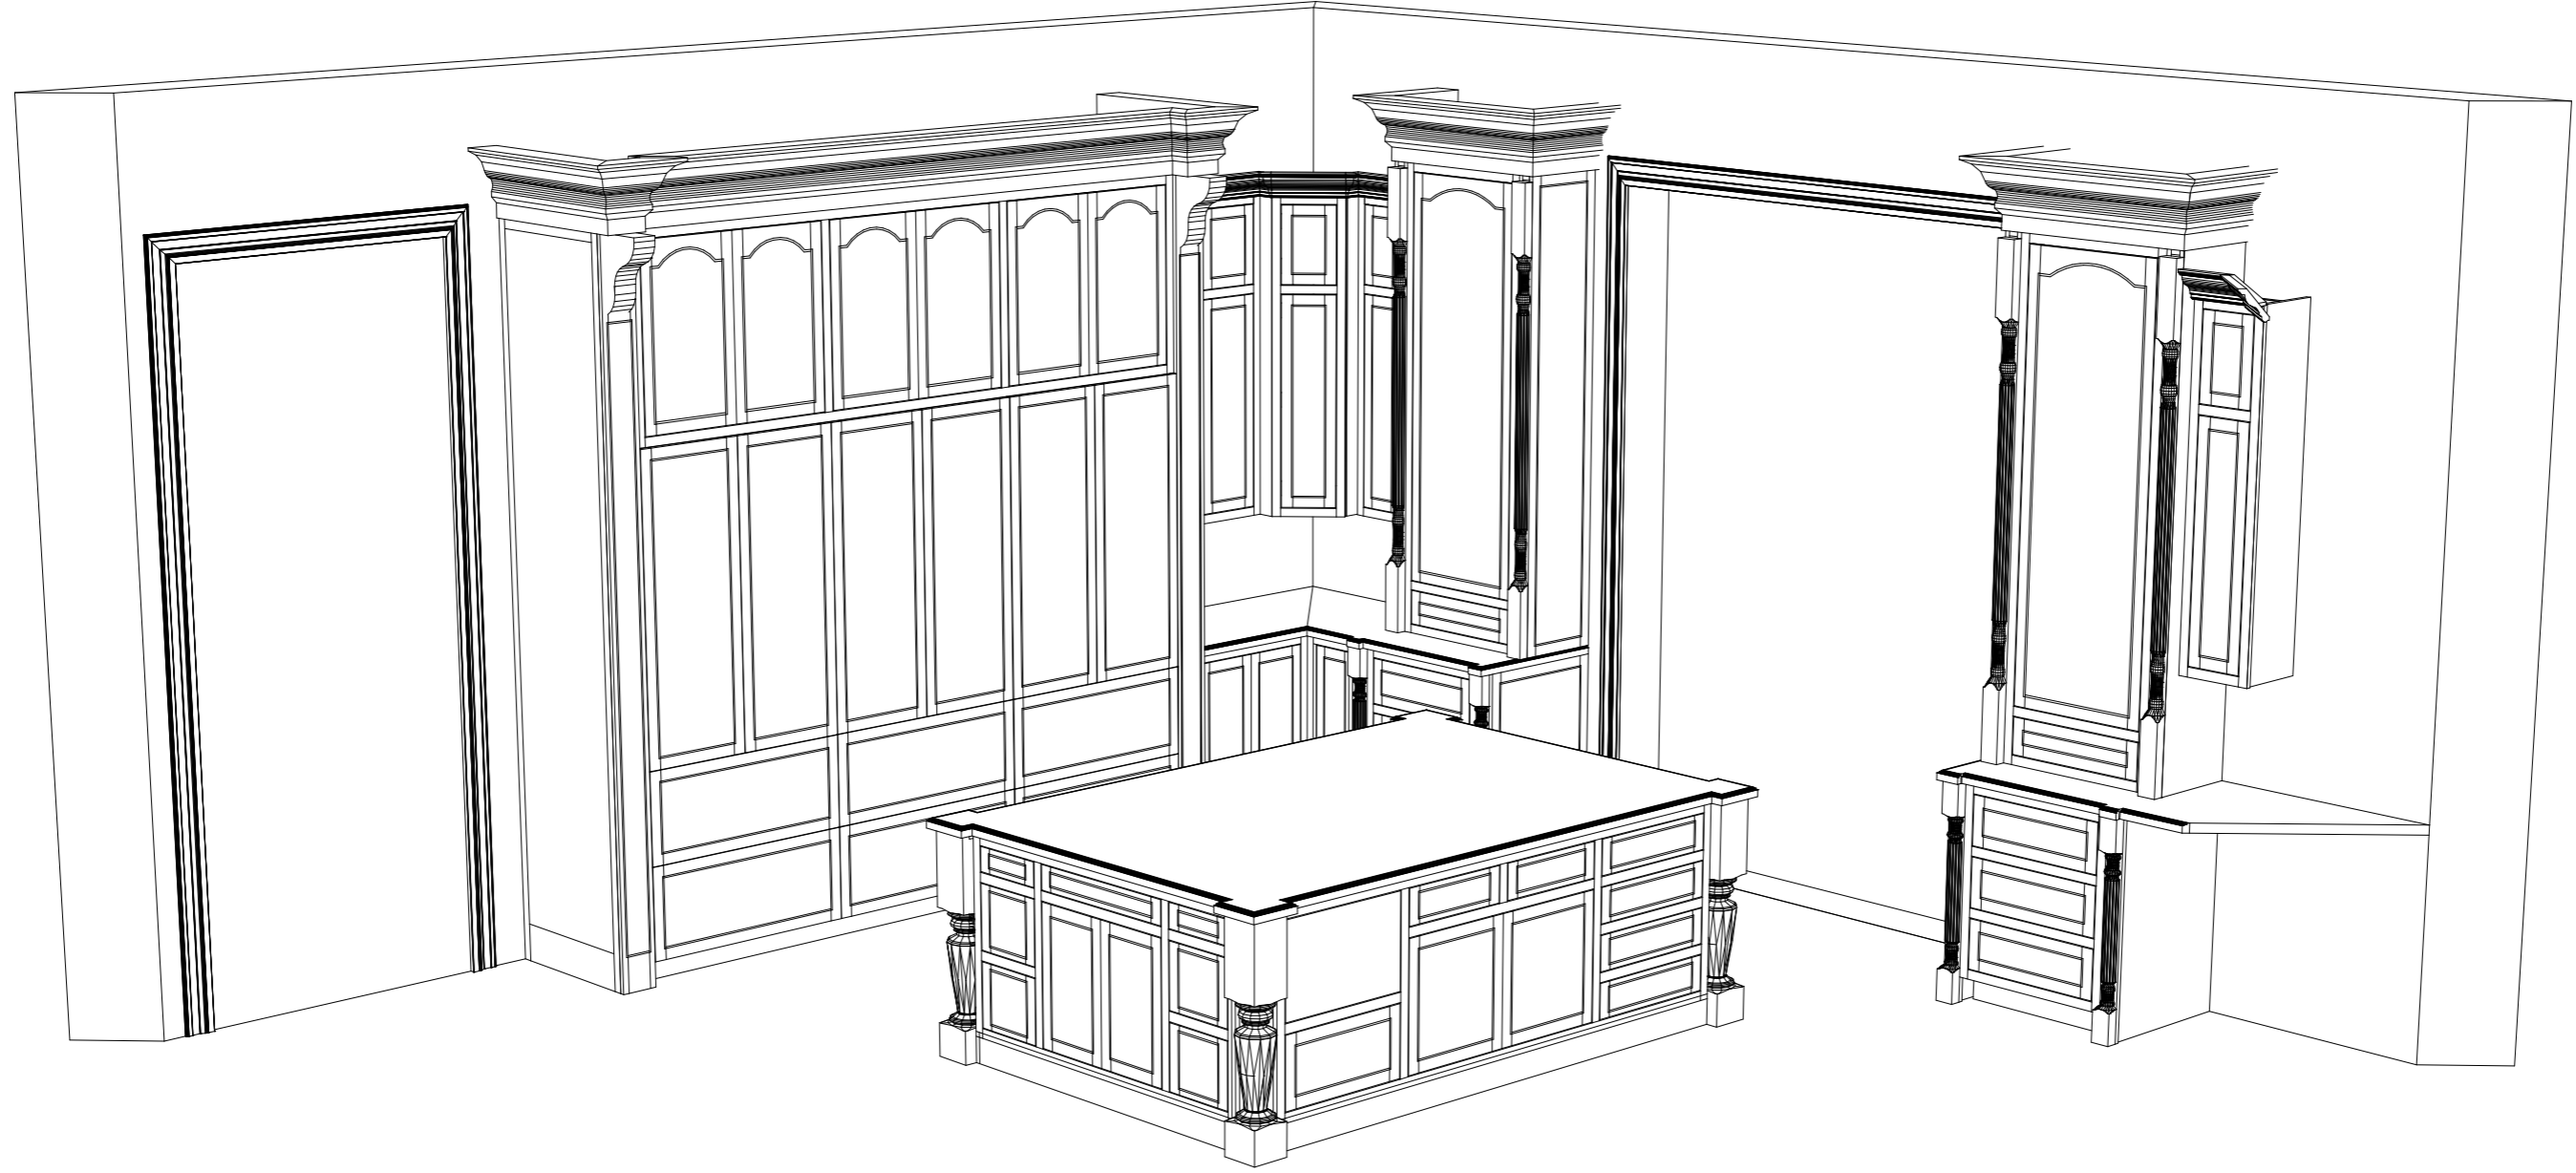

Wooden Image

Wooden Image

Wooden Image

Flower Vine Double Bowl Copper Apron Sink

Overall dimensions: 36" L x 21" W (front to back) x 10" H (± 1/2").

Wooden Image

Wooden Image

Wooden Image

Wooden Image

Wooden Image