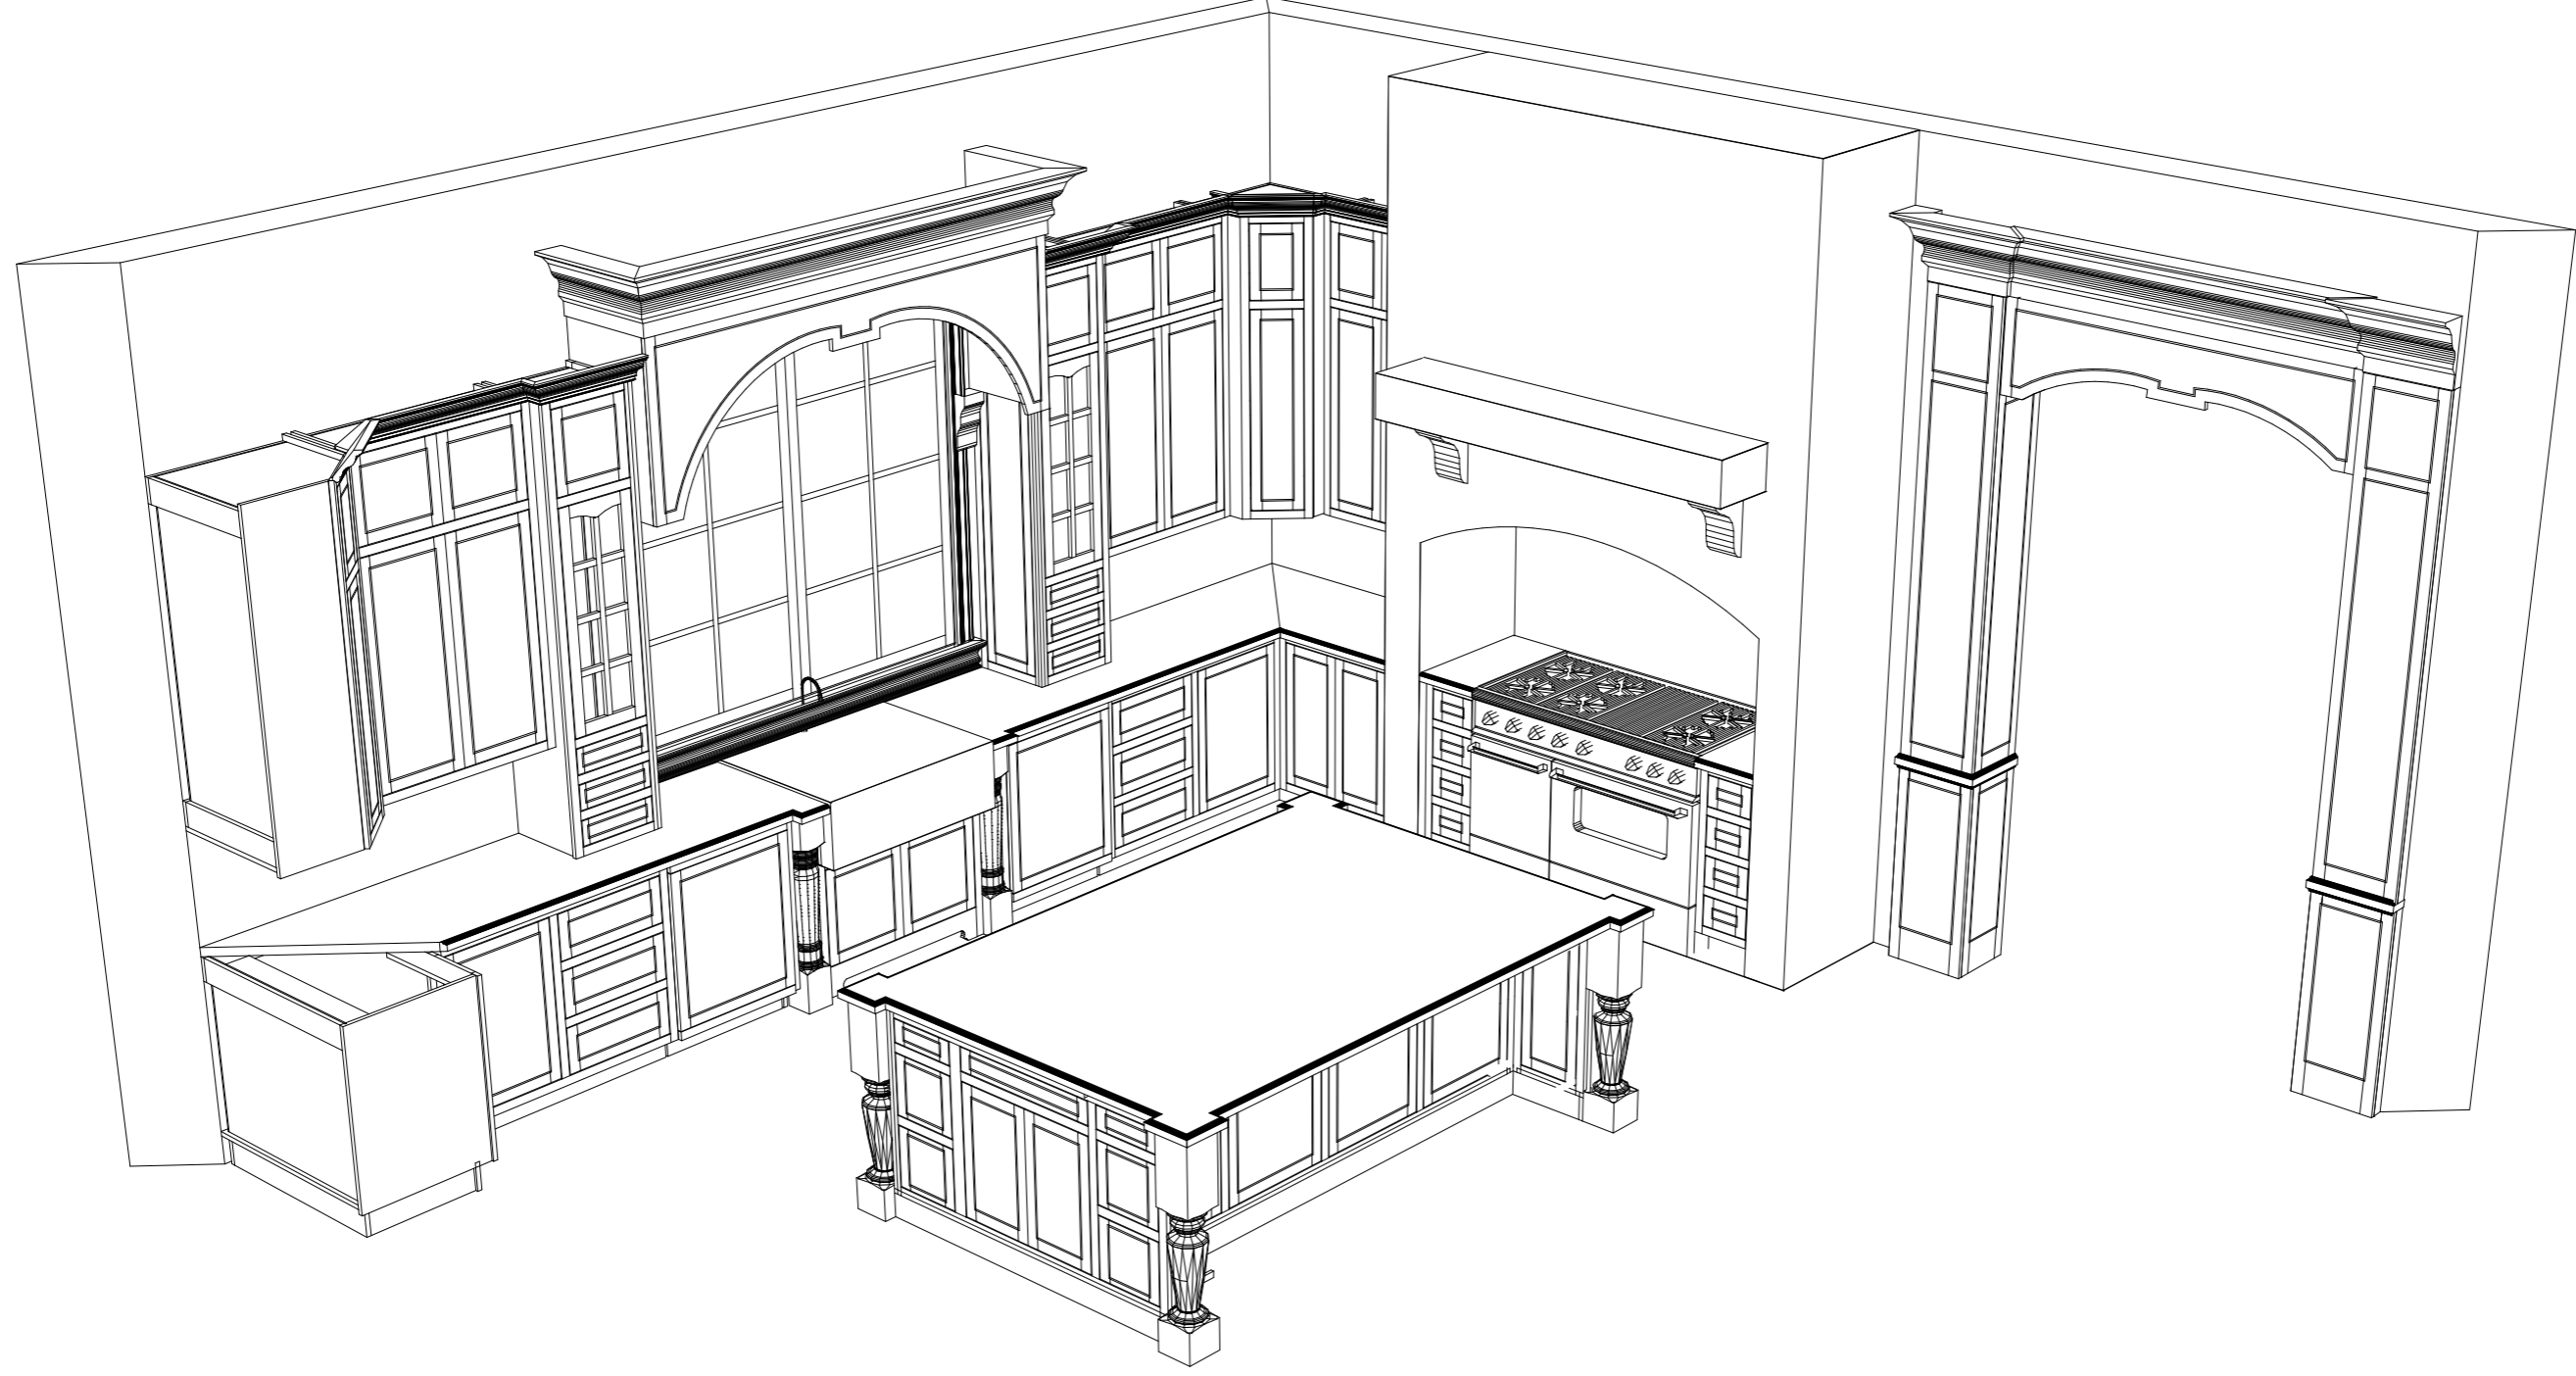

Wooden Image

Wooden Image

Wooden Image

Flower Vine Double Bowl Copper Apron Sink

Overall dimensions: 36" L x 21" W (front to back) x 10" H (± 1/2").

Wooden Image

Wooden Image

Wooden Image

Wooden Image

Wooden Image