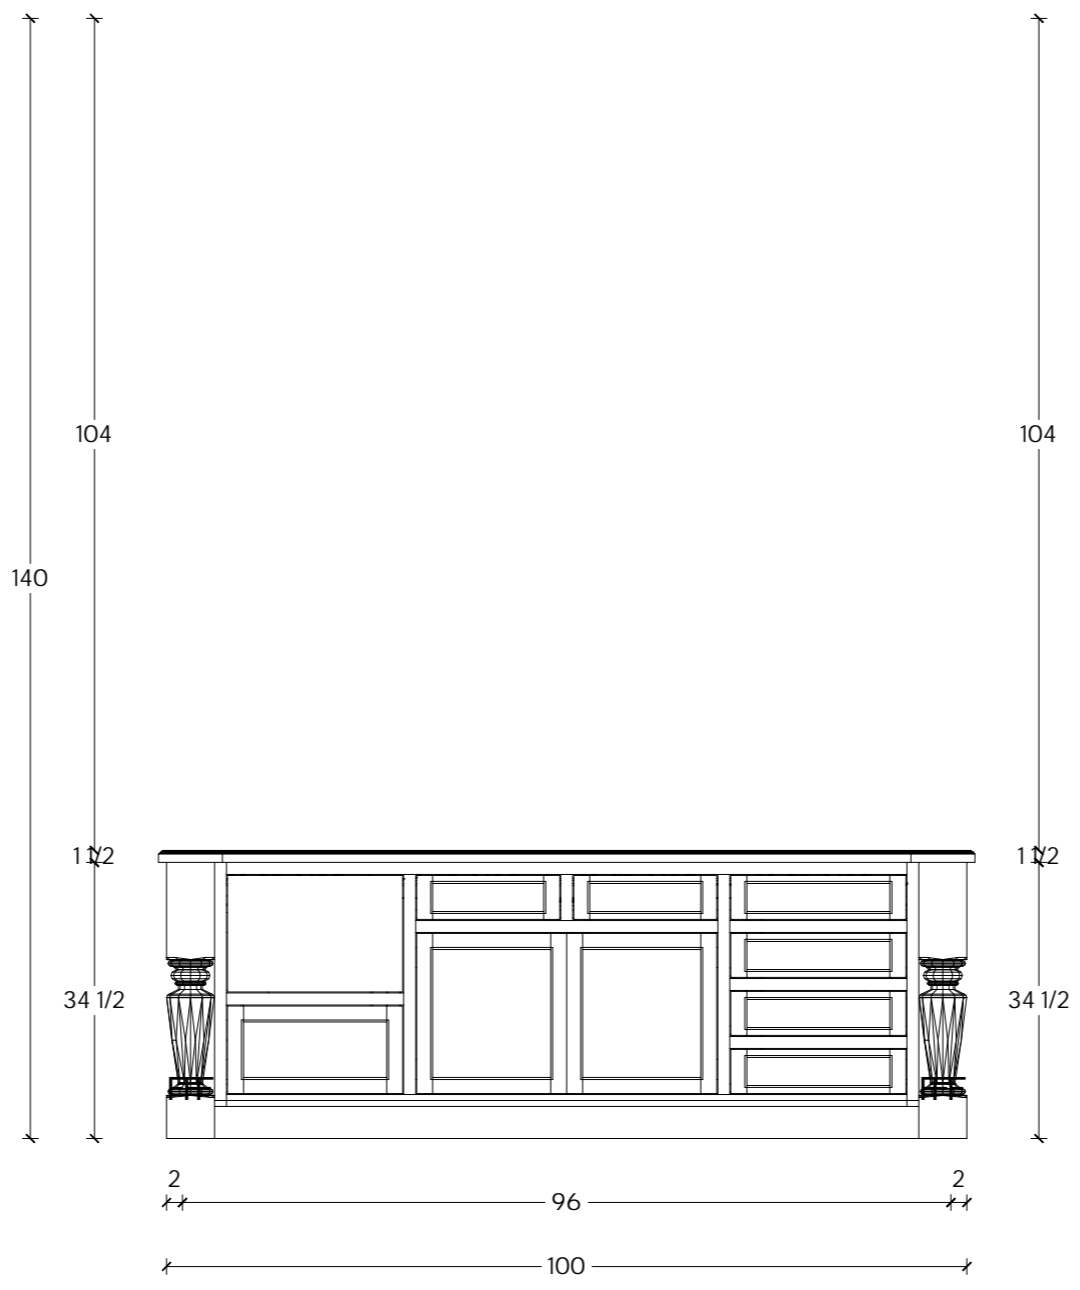

Wooden Image

Wooden Image

Wooden Image

Flower Vine Double Bowl Copper Apron Sink

Overall dimensions: 36" L x 21" W (front to back) x 10" H (± 1/2").

Wooden Image

Wooden Image

Wooden Image