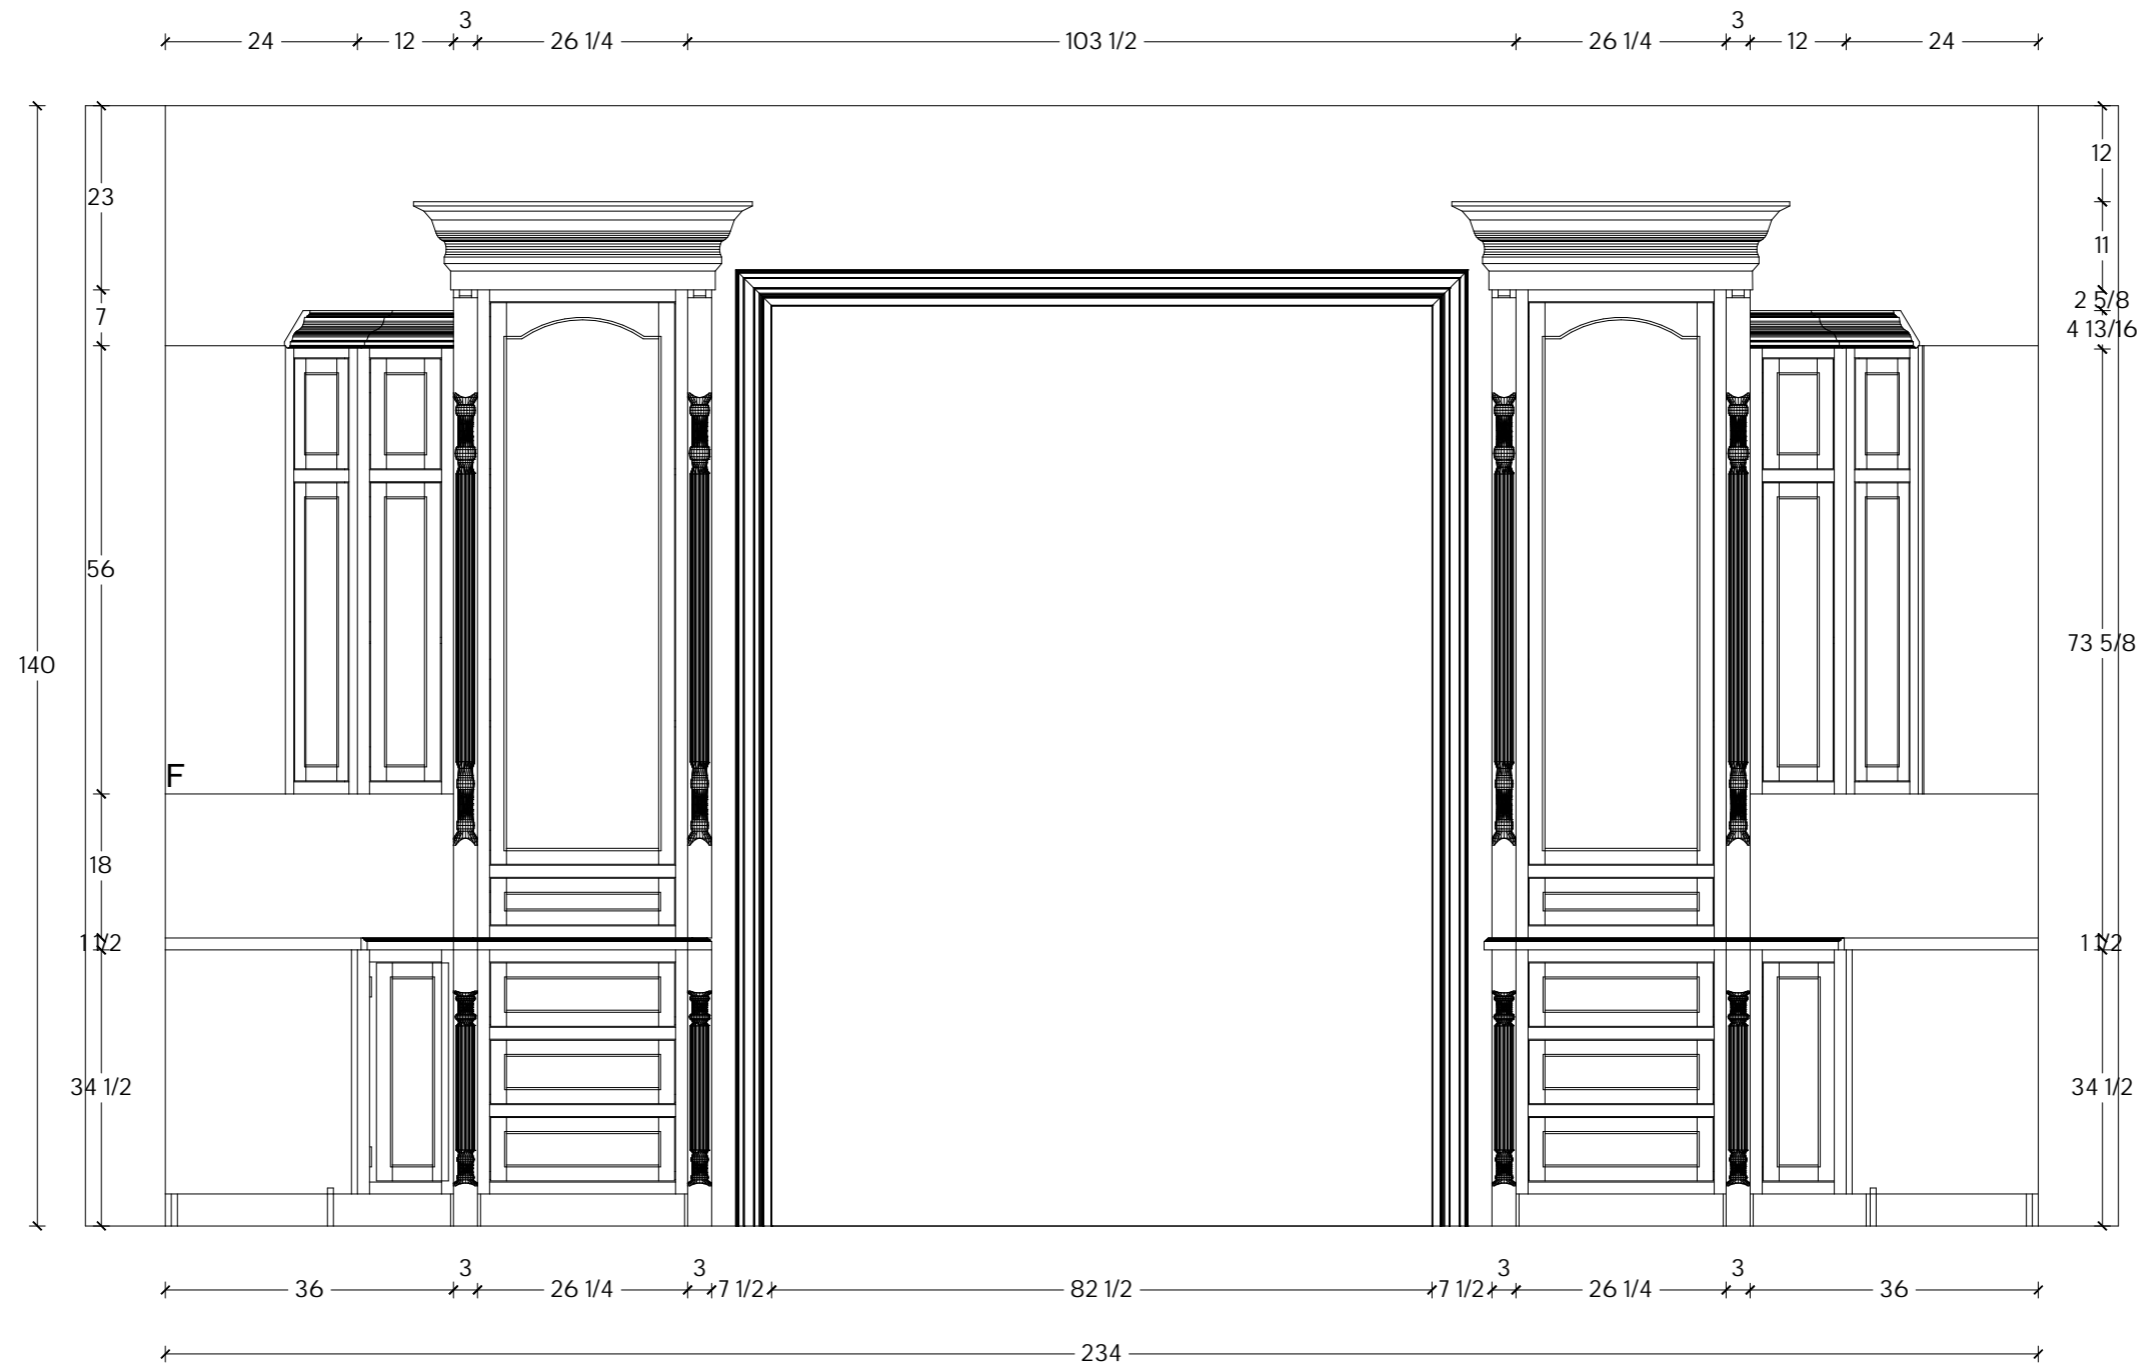

Wooden Image

Wooden Image

Wooden Image

Flower Vine Double Bowl Copper Apron Sink

Overall dimensions: 36" L x 21" W (front to back) x 10" H (± 1/2").

Wooden Image

Wooden Image

Wooden Image